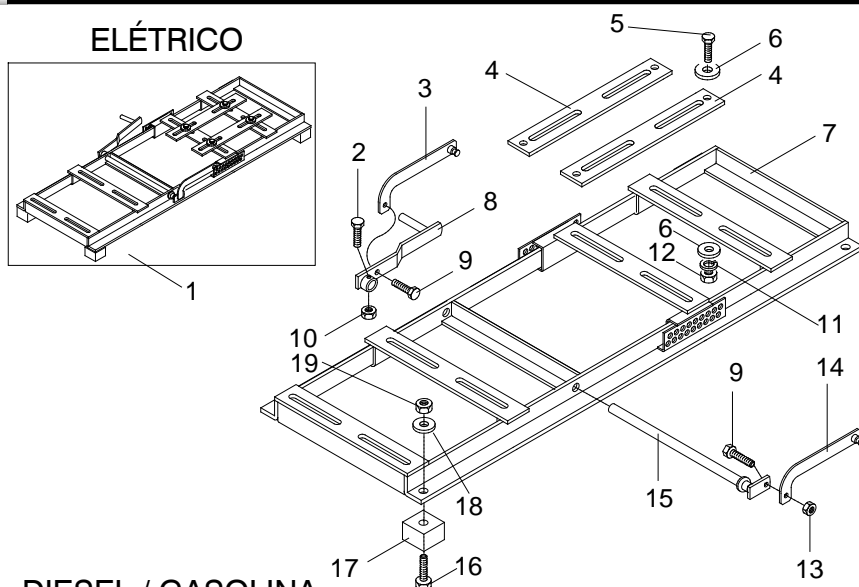

DPM-500/1/2/4

ELÉTRICO

DIESEL / GASOLINA